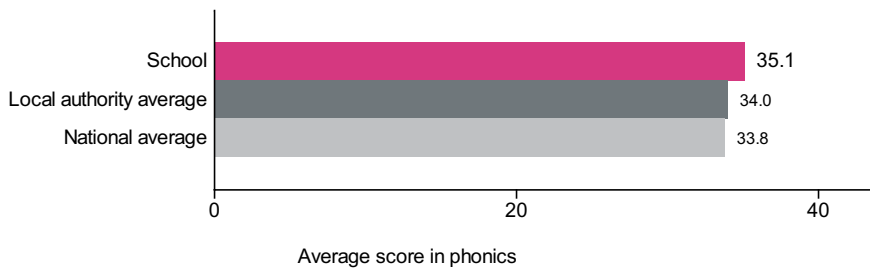

Hadley Wood Primary School (URN: 101994)

Phonics year 1 screening check

This is provisional data for 2018/19. CLA data is not currently available, therefore we are not currently publishing breakdowns of data such as disadvantaged which appeared previously. This information will be included in a later release.

Percentage achieving the expected standard in phonics

Number of pupils = 30

Phonics average score

Number of pupils = 30

Attainment in phonics by mark

Number of pupils = 30

Attainment in phonics by %

Number of pupils = 30