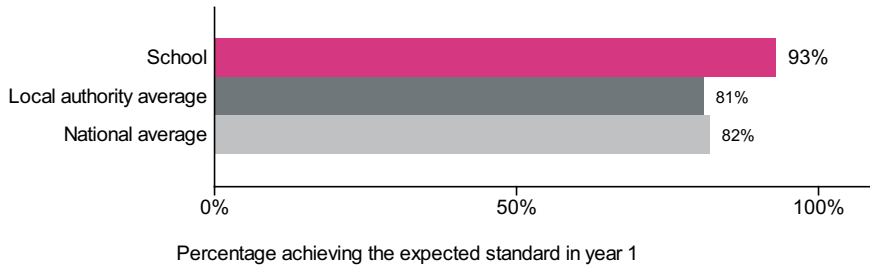

Hadley Wood Primary School (URN: 101994)

Phonics year 1 screening check

This is provisional data for 2018/19. CLA data is not currently available, therefore we are not currently publishing breakdowns of data such as disadvantaged which appeared previously. This information will be included in a later release.

Percentage achieving the expected standard in phonics

Number of pupils = 30